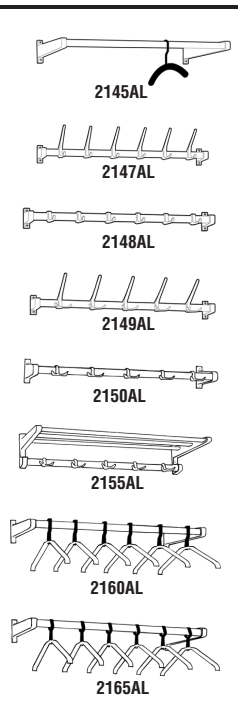

Hat & Coat Racks

With Hooks or Hangers • Wall Mounted

Umbrella Stands

Pepper Delivers Quicker!

PDQ must be on a separate order and **MUST** specify PDQ.

PDQ prices are printed in **BOLD**. Shipment within 10 business days.

PDQ colors: Bright White, Soft White, Black, Aluminum Metallic or Haze.

Hat & Coat Racks • Wall Mounted				
Model	Description	Size	List	Est. Ship Wt.
2145AL	Coat Rack Only	32w x 4h x 12½d	$ 640	8
2161AL	Additional self-aligning coat hanger for Model 2145 <i>For Coat Hangers, see page 93.</i>	16⅞w x 7h x ¾d	86	2
2147AL	Hat & Coat Hook Bar with 6 hooks Hooks can slide on bar or be locked in position	32w x 6h x 4½d	652	5
2148AL	Hat & Coat Hook Bar with 6 hooks Hooks can slide on bar or be locked in position	32w x 3h x 3¾d	526	5
2149AL	Hat & Coat Hook Bar with 5 hooks Hooks can slide on bar or be locked in position	32w x 6h x 4½d	670	5
2150AL	Hat & Coat Hook Bar with 5 hooks Hooks can slide on bar or be locked in position	32w x 3h x 4d	507	5
2155AL	Hat & Coat Rack with shelf and 5 coat hooks Hooks can slide on bar or be locked in position	32w x 6½h x 11d	1,345	7
2165AL	Coat Rack with 6 non-removable coat hangers	32w x 10h x 20½d	1,346	8
2166AL	Additional coat hanger for Models 2165 & 2145	16⅞w x 7h x ¾d	96	2

Umbrella Stands				
2067	Umbrella Stand Polished tubular steel, .065 thick with electro-welded seam Interior color, same color as exterior <i>Specify: Any PPP Color</i>	20h x 10 dia.	503	26
222U	Umbrella Stand Lock seam steel with square perforated holes <i>Specify: Black or Aluminum metallic powder coat</i>	14½h x 10 dia.	341	8
224U	As above	19h x 10 dia.	404	13

Shipped by Truck*
⁽²⁾Shipped in 2 boxes
Shipped KD
FOB Compton

To Order Specify
1. Quantity
2. Model
3. Finishes

Specifications	
• Natural Anodized Aluminum.	• Coat Hangers: Formed aluminum.
• End Caps & Coat Hooks: Die-cast aluminum.	• Custom lengths available in contract quantities. Please submit your requirements.
• Bars: Extruded aluminum.	• Wall mounting hardware included.

3